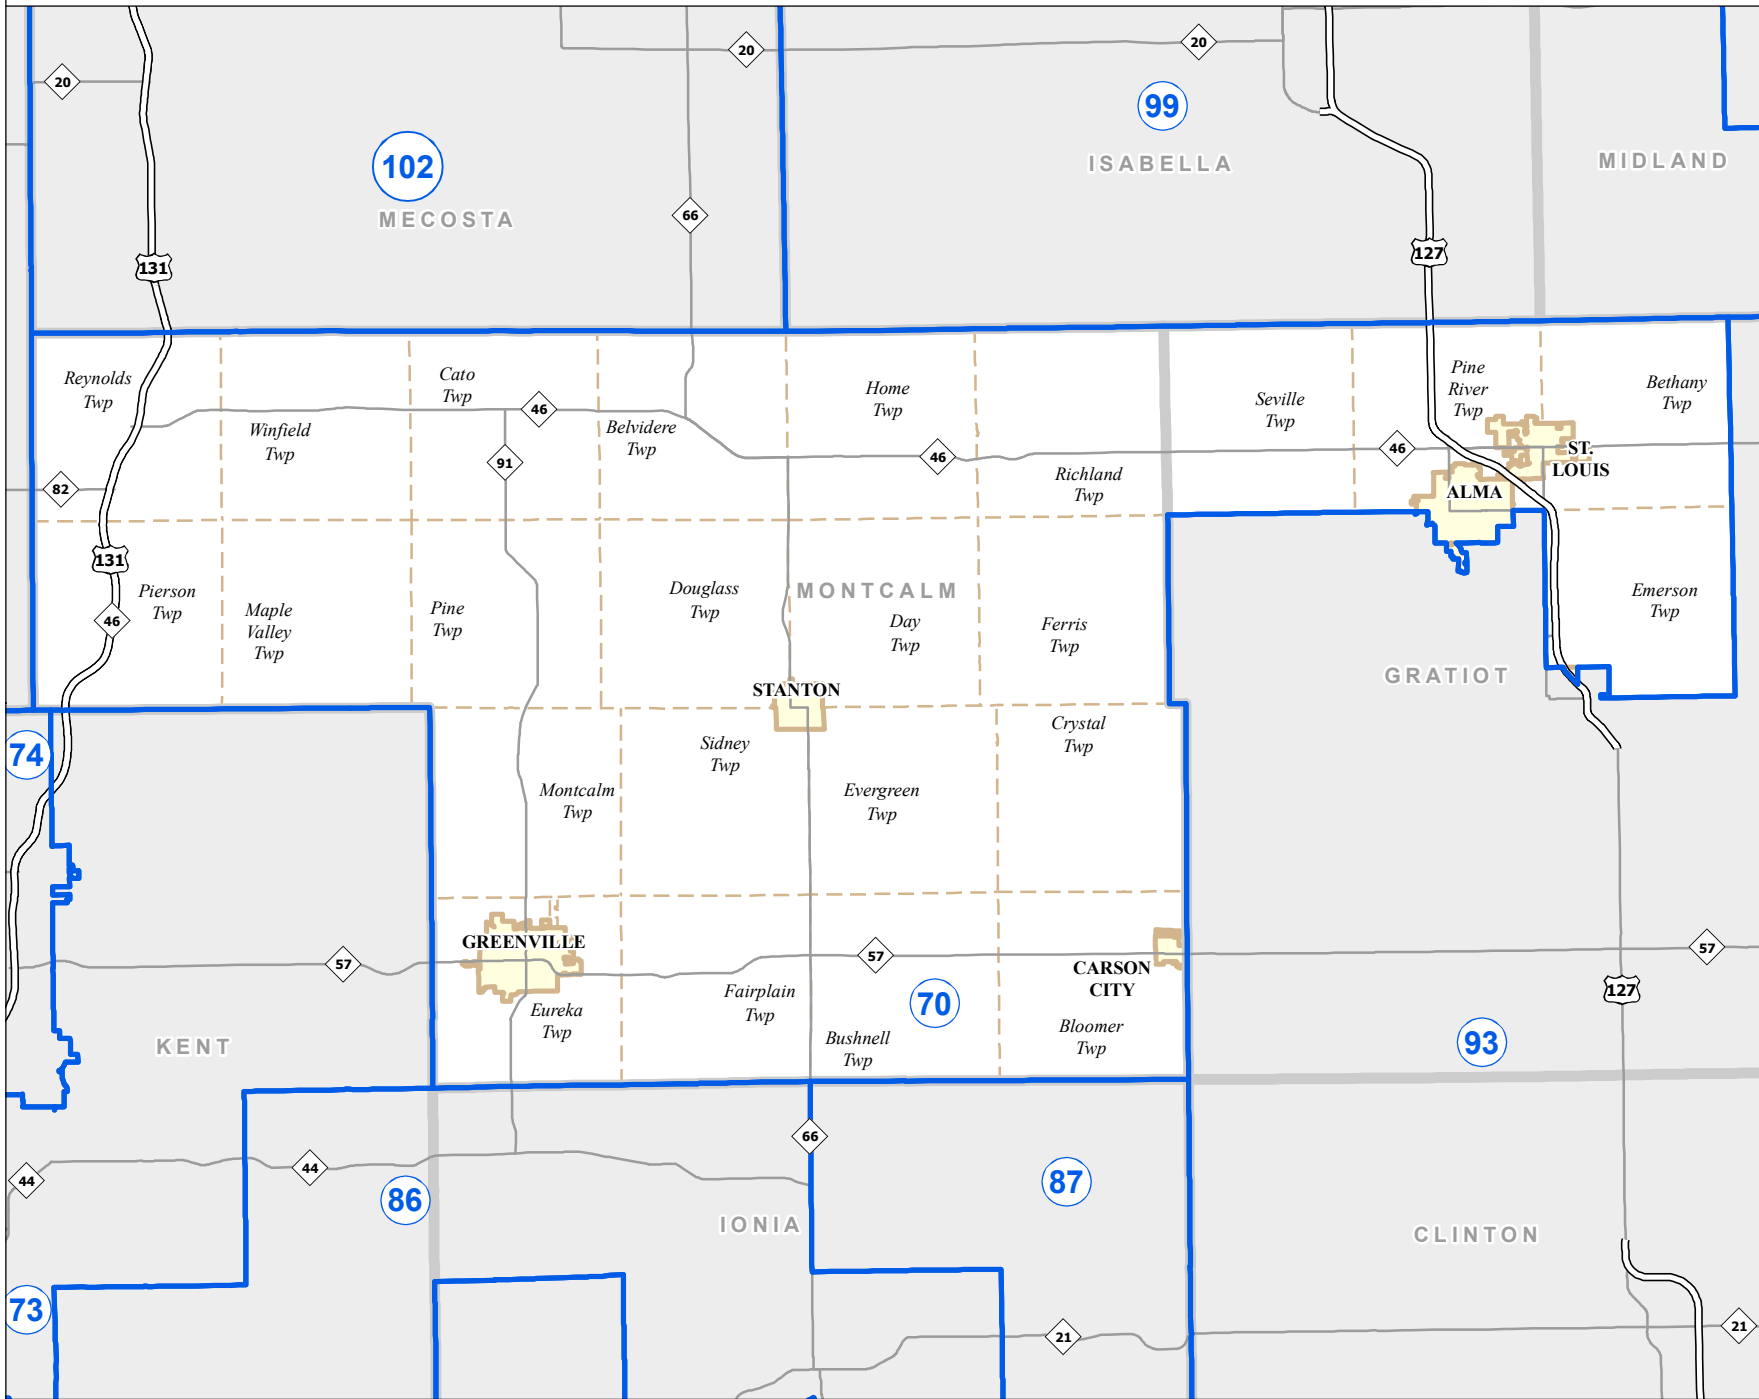

MICHIGAN STATE HOUSE DISTRICT 70

2011 Apportionment Plan

0 2.5 5 Miles

Legend

- House District
- City
- County
- Township
- Freeway
- Highway

Source:
 Base Map:
 Michigan Geographic Framework v11a
 Legislative District Boundaries:
 2011 Apportionment Plan
 (as enacted by PA 129 of 2011)

Michigan State House of Representatives

District 70

Gratiot County (part)

Alma city

Arcada Township (part)

Bethany Township

Emerson Township (part)

Pine River Township

St Louis city

Seville Township

Montcalm County

Published pursuant to Public Act 128 of 2011
Produced by the Michigan Bureau of Elections
Michigan Department of State
January 2012